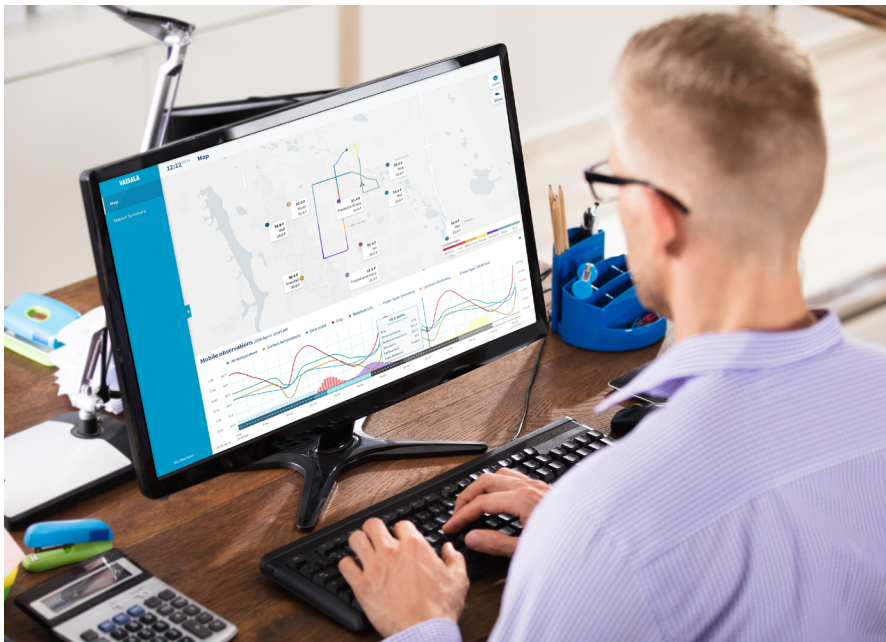

Wx Horizon: Tailored to your specific needs

Choose from three levels of service to fit your organizational needs.

Wx Horizon Lite:

The simplest way to gain insight into current and future road conditions. Features 12-hour pavement forecasts for the local road network, national weather hazards, and a dashboard showing 10-day atmospheric forecasts. No road weather stations are needed to get started.

Wx Horizon Premium:

Deliver proactive winter maintenance by harnessing the power of a connected sensor network, enhanced forecasts and alert notifications. Provides 72-hour observation-enhanced pavement forecasts, road condition alerts and notifications, and 5 user-defined virtual forecast points. Connected IoT sensor network.

Wx Horizon Enterprise:

Saves time and provides valuable assistance with treatment recommendations specifically targeted to network operations. Includes a high-resolution assessment and future impact over the whole road network, plus real-time data from any measurement device including mobile sensors, performance measurement, and in-depth user administration.

VAISALA

hello.wxhorizon.vaisala.com

Scan the code for more information

Ref. B212106EN-B ©Vaisala 2022

This material is subject to copyright protection, with all copyrights retained by Vaisala and its individual partners. All rights reserved. Any logos and/or product names are trademarks of Vaisala or its individual partners. The reproduction, transfer, distribution or storage of information contained in this brochure in any form without the prior written consent of Vaisala is strictly prohibited. All specifications — technical included — are subject to change without notice.