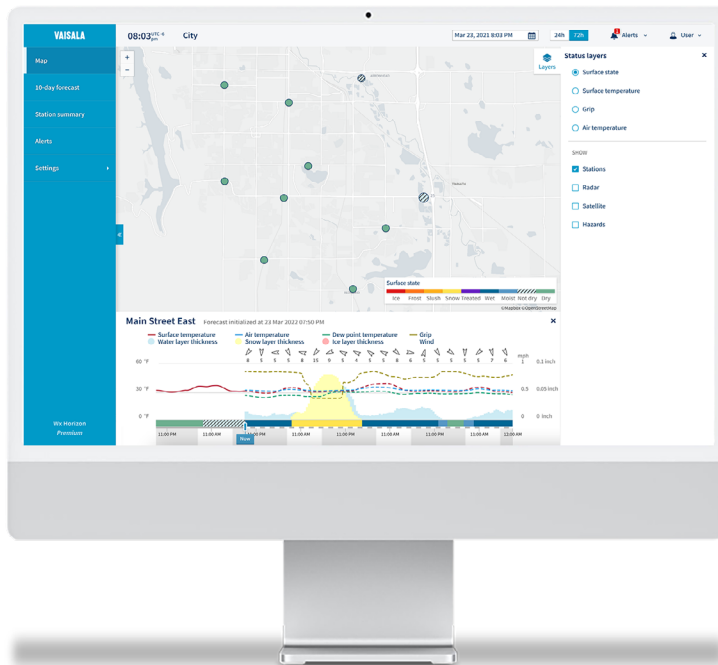

Vaisala Wx Horizon Premium

Bring actionable insights and predictions to your winter road maintenance

Key benefits

Plan ahead with confidence

Receive radar, 10-day atmospheric, and 72-hour forecasts created specifically for the pavement surface that show the impact of the weather on the road network — all in one package.

Get the ground truth with a connected road observation network

Integrates Vaisala Ground Cast Sensor for reference-grade measurements in a simple package for an easy, affordable way to get key road weather measurements. Deployable in any network location, the device allows enhanced pavement forecasts in Wx Horizon, enables treatment validation, and delivers insights into protection levels on the road network.

Get forecasts for the most challenging areas on your network

Complement forecasts from measurement points with additional virtual point forecasts. Each location is user-defined to meet operational needs.

When it comes to winter maintenance, better decisions can save lives. You need to know what time the next storm will hit and which areas will be most affected.

Vaisala Wx Horizon Premium is a weather hazard impact portal that delivers insights into current and future road conditions. The fusion of accurate measurements with industry-leading weather forecasting and best-in-class road weather models delivers actionable information specifically for transportation.